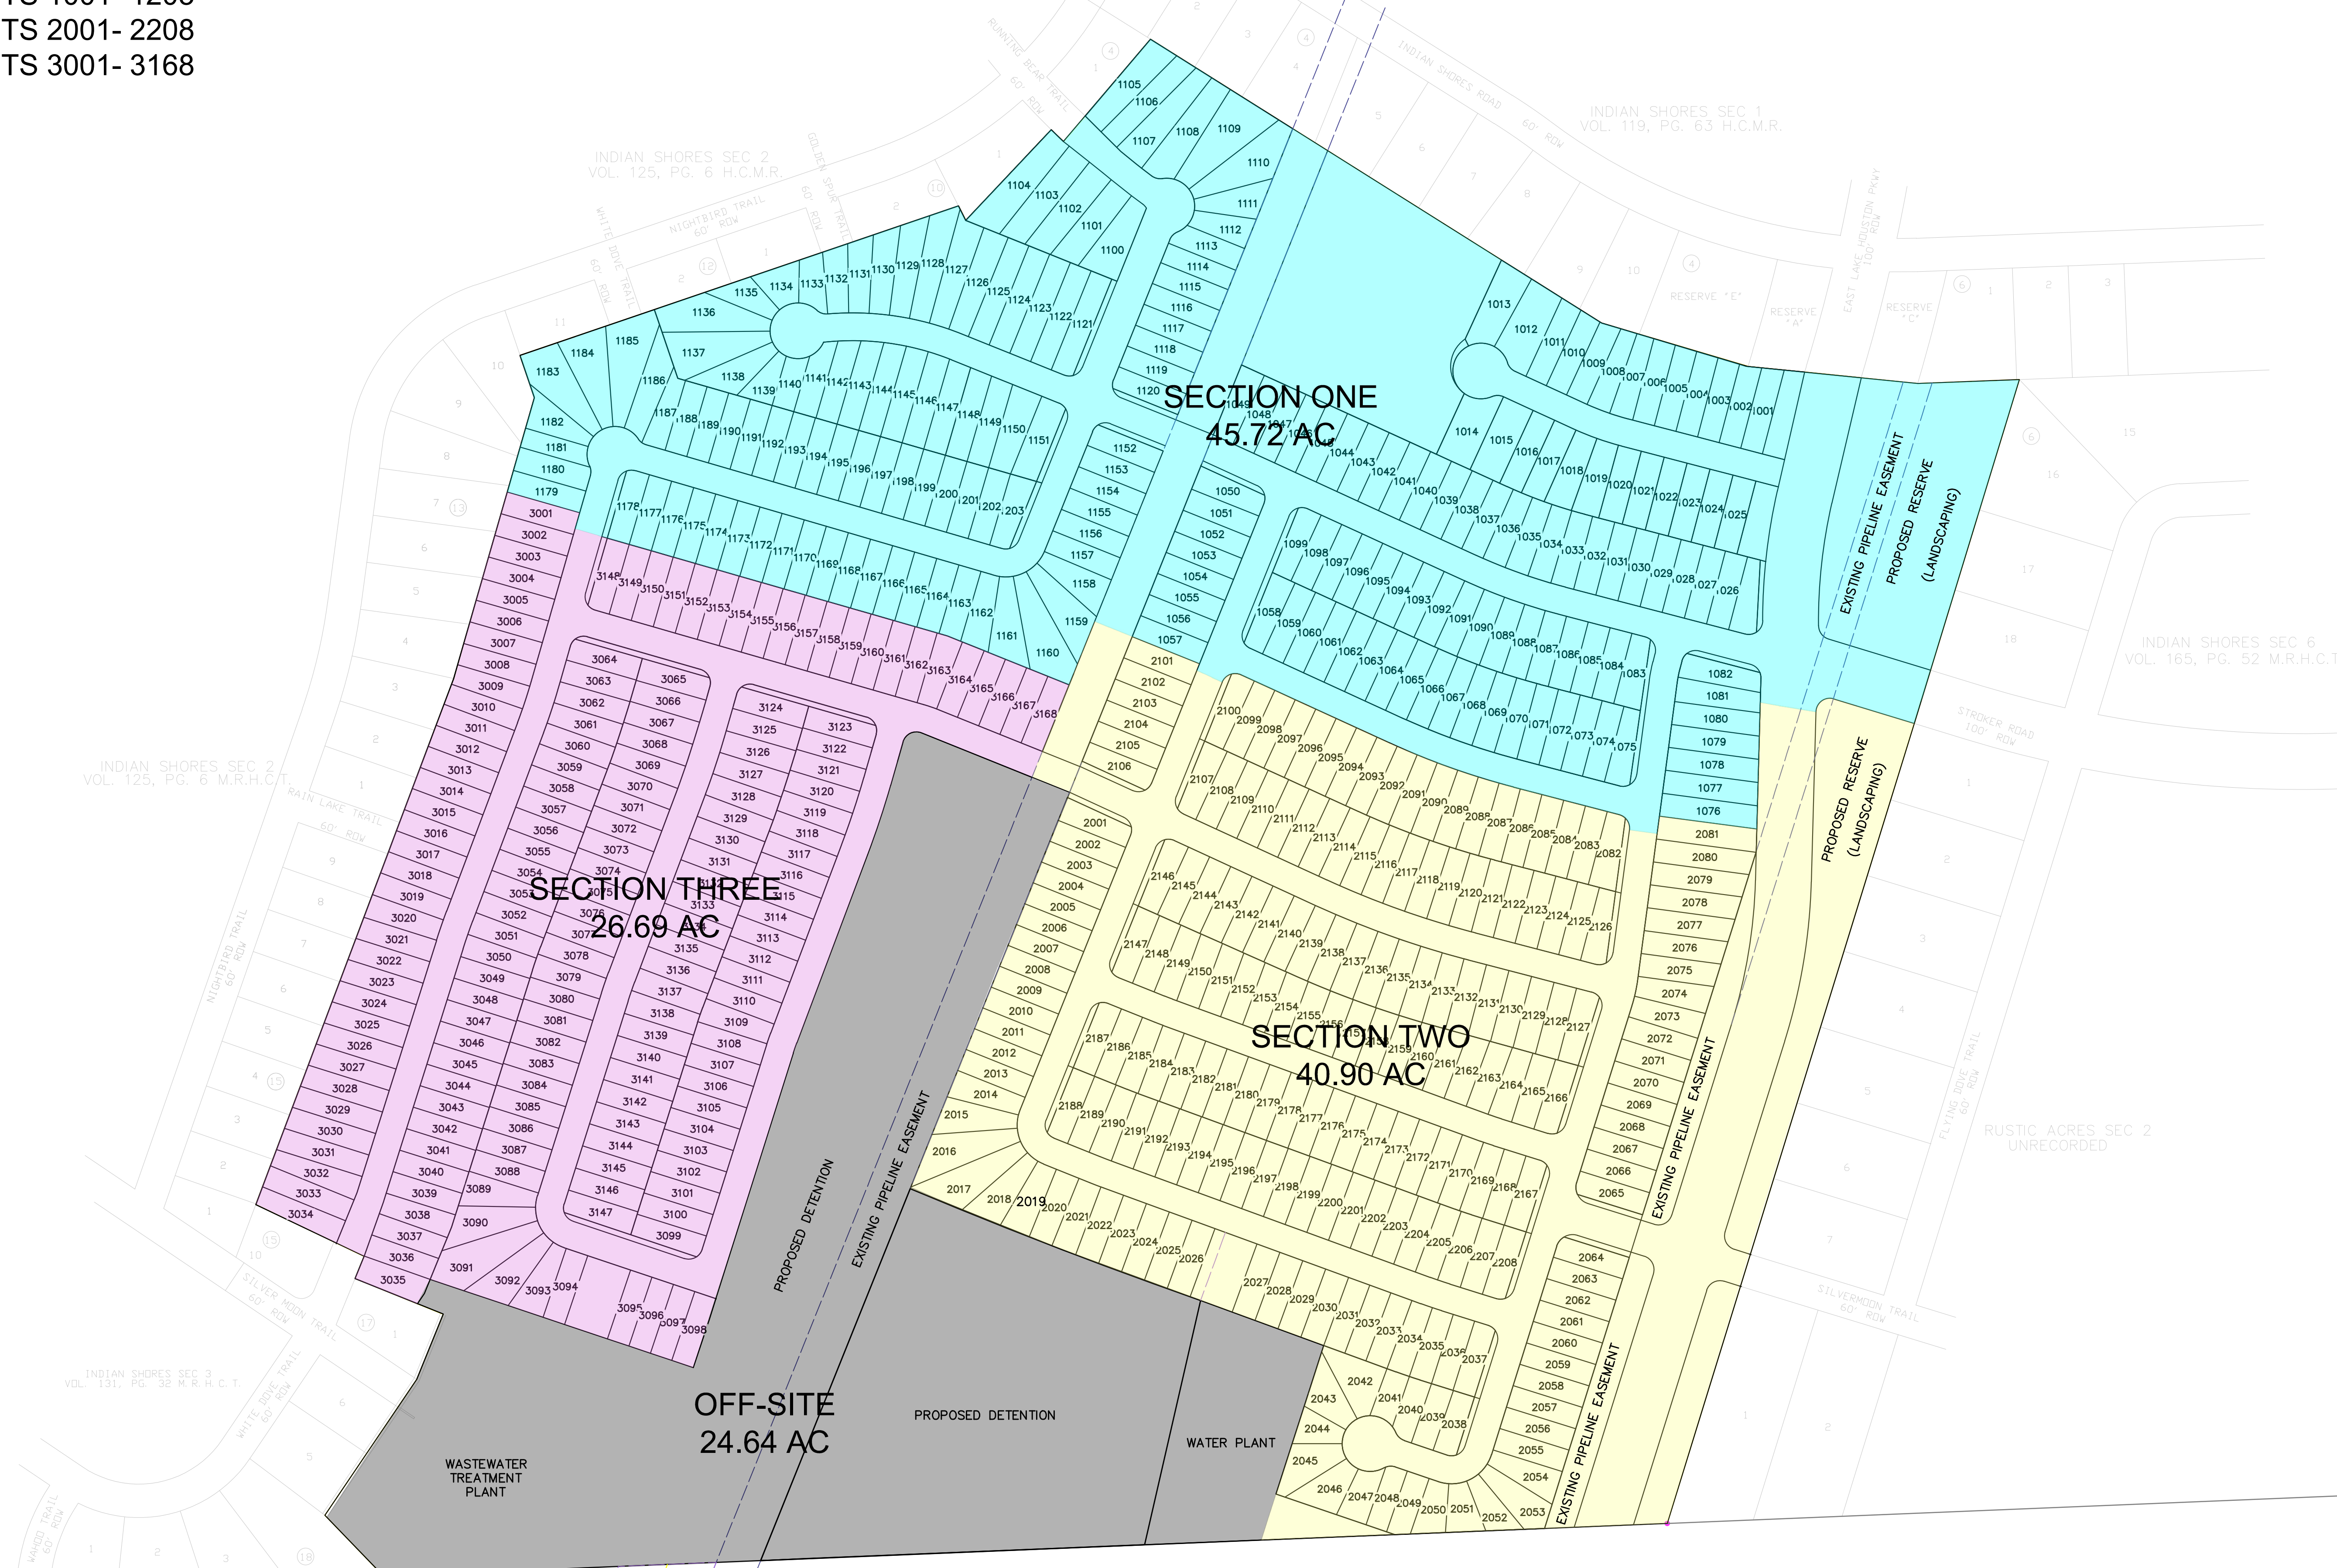

SECTION 1: LOTS 1001- 1203
 SECTION 2: LOTS 2001- 2208
 SECTION 3: LOTS 3001- 3168

PLOTTED BY: JAVIER GARCIA
 DATE: 12/9/2021 10:58 AM
 PROJECT: 09000.0801.01-DEV